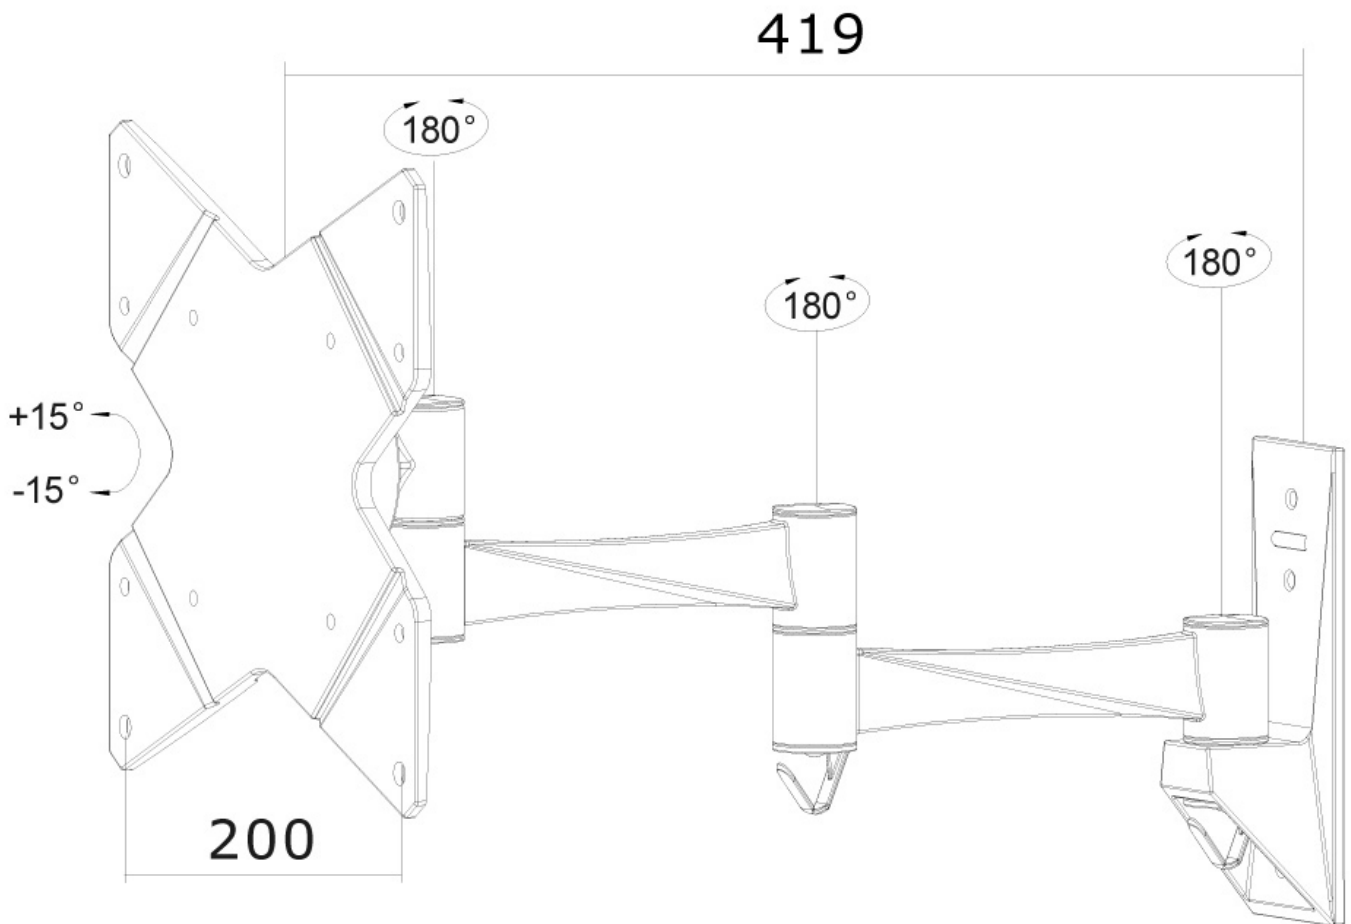

FPMA-W835

NEOMOUNTS TV WALL MOUNT

Neomounts

Measuring unit: mm